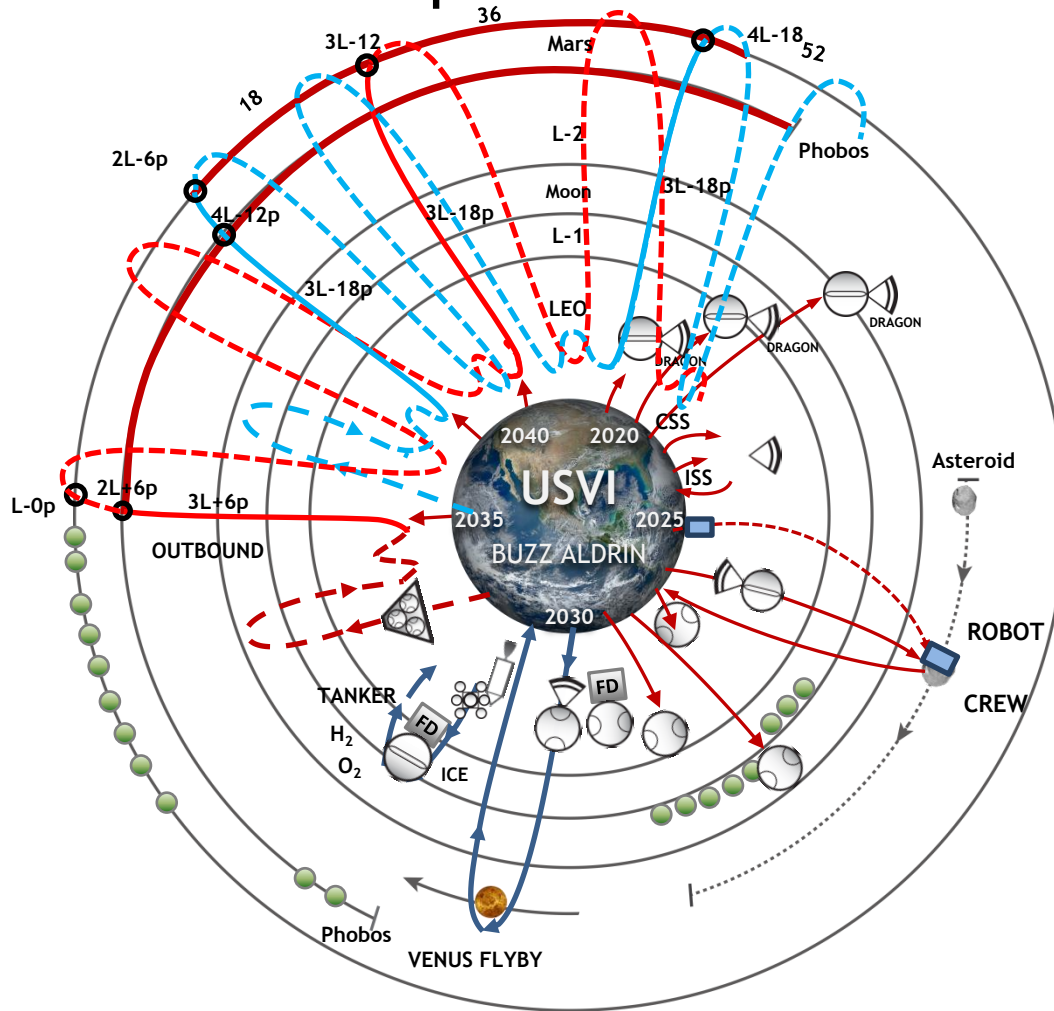

Unified Space Vision Institute

-  Orion / Dragon
-  XM-1 Inflatable (1st Gen.)
-  Robot
-  XM-2 (2nd Gen.)
-  HAB
-  Fuel Depot
-  Cyclers
-  Tanker