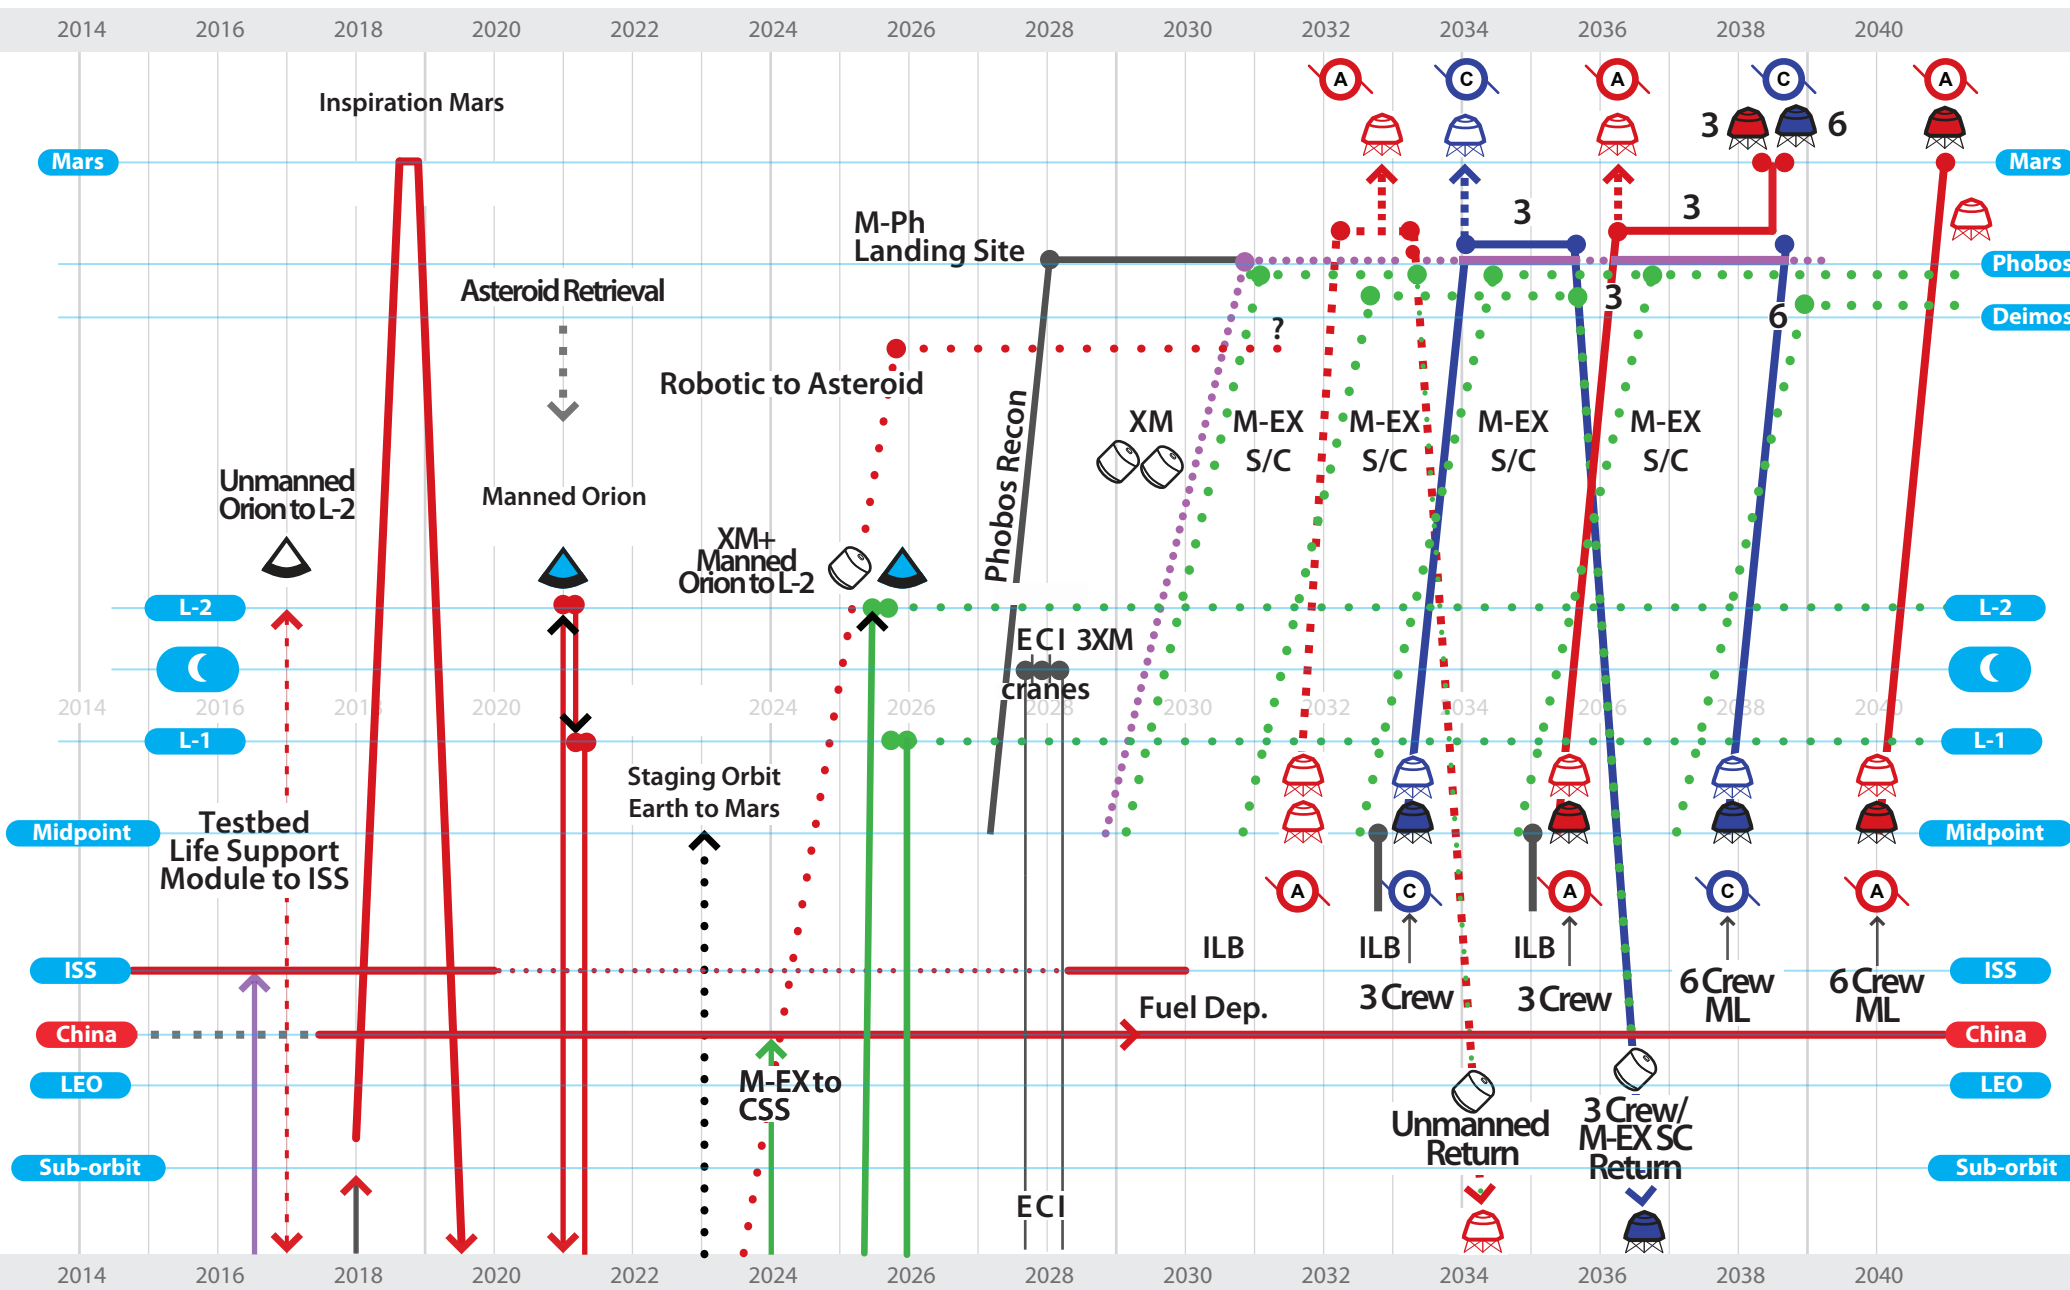

Unified Space Vision (U.S.) Civil Space Missions

Chart Key:

- Manned Missions
- Manned XM
- ... Mars/Earth Spacecraft
- Armstrong Cyclar
- Exploration Module (XM)
- - - Unmanned Missions
- ... Unmanned XM
- Mars/Earth Spacecraft Manned
- Conrad Cyclar
- Lander
- ILB-International Lunar Base