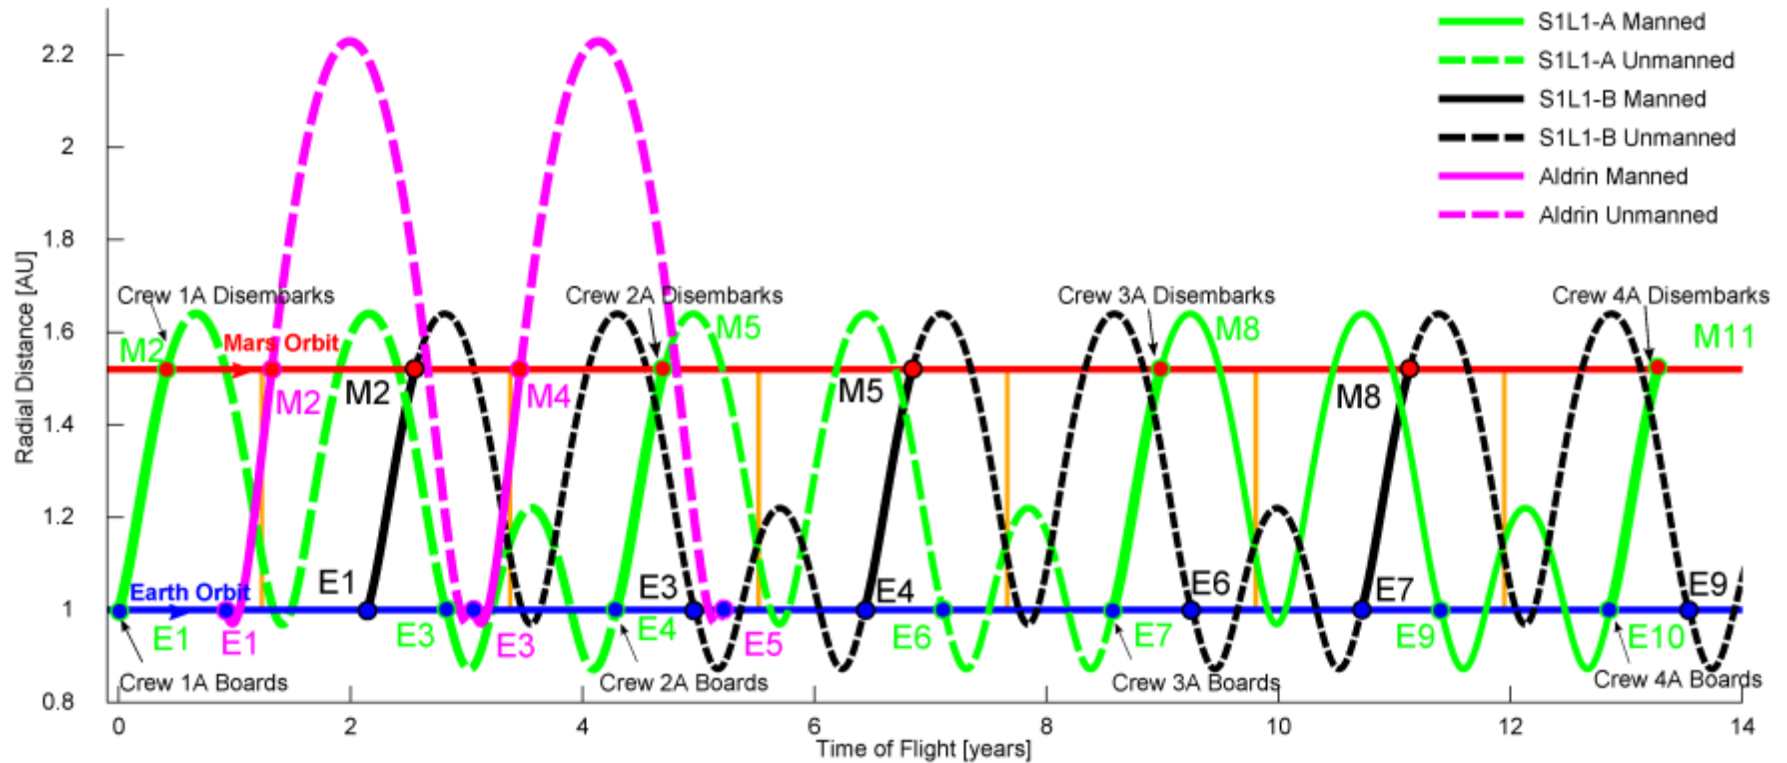

A Unified Space Vision

Buzz Aldrin

October 8, 2013

1 VS. 2 Synodic Periods

Illustration by Blake Rogers from

Radial Distance Plot – 2 Synodic Period

Illustration by Blake Rogers from

Purdue Aldrin 2 Synodic Period Cycler (Aldrin Cycler Added)

Illustration by Blake Rogers from

Unified Space Vision (U.S.) Civil Space Missions 2009 Version

Chart Key: ■ Space Shuttle (STS) ■ Six Passenger Space Craft (Runway Landings) ■ Mission Arrival/Departure ■ Mission Duration ⋯ Unmanned Missions — Manned Missions

Unified Space Vision (U.S.) Civil Space Missions 2013 Revision