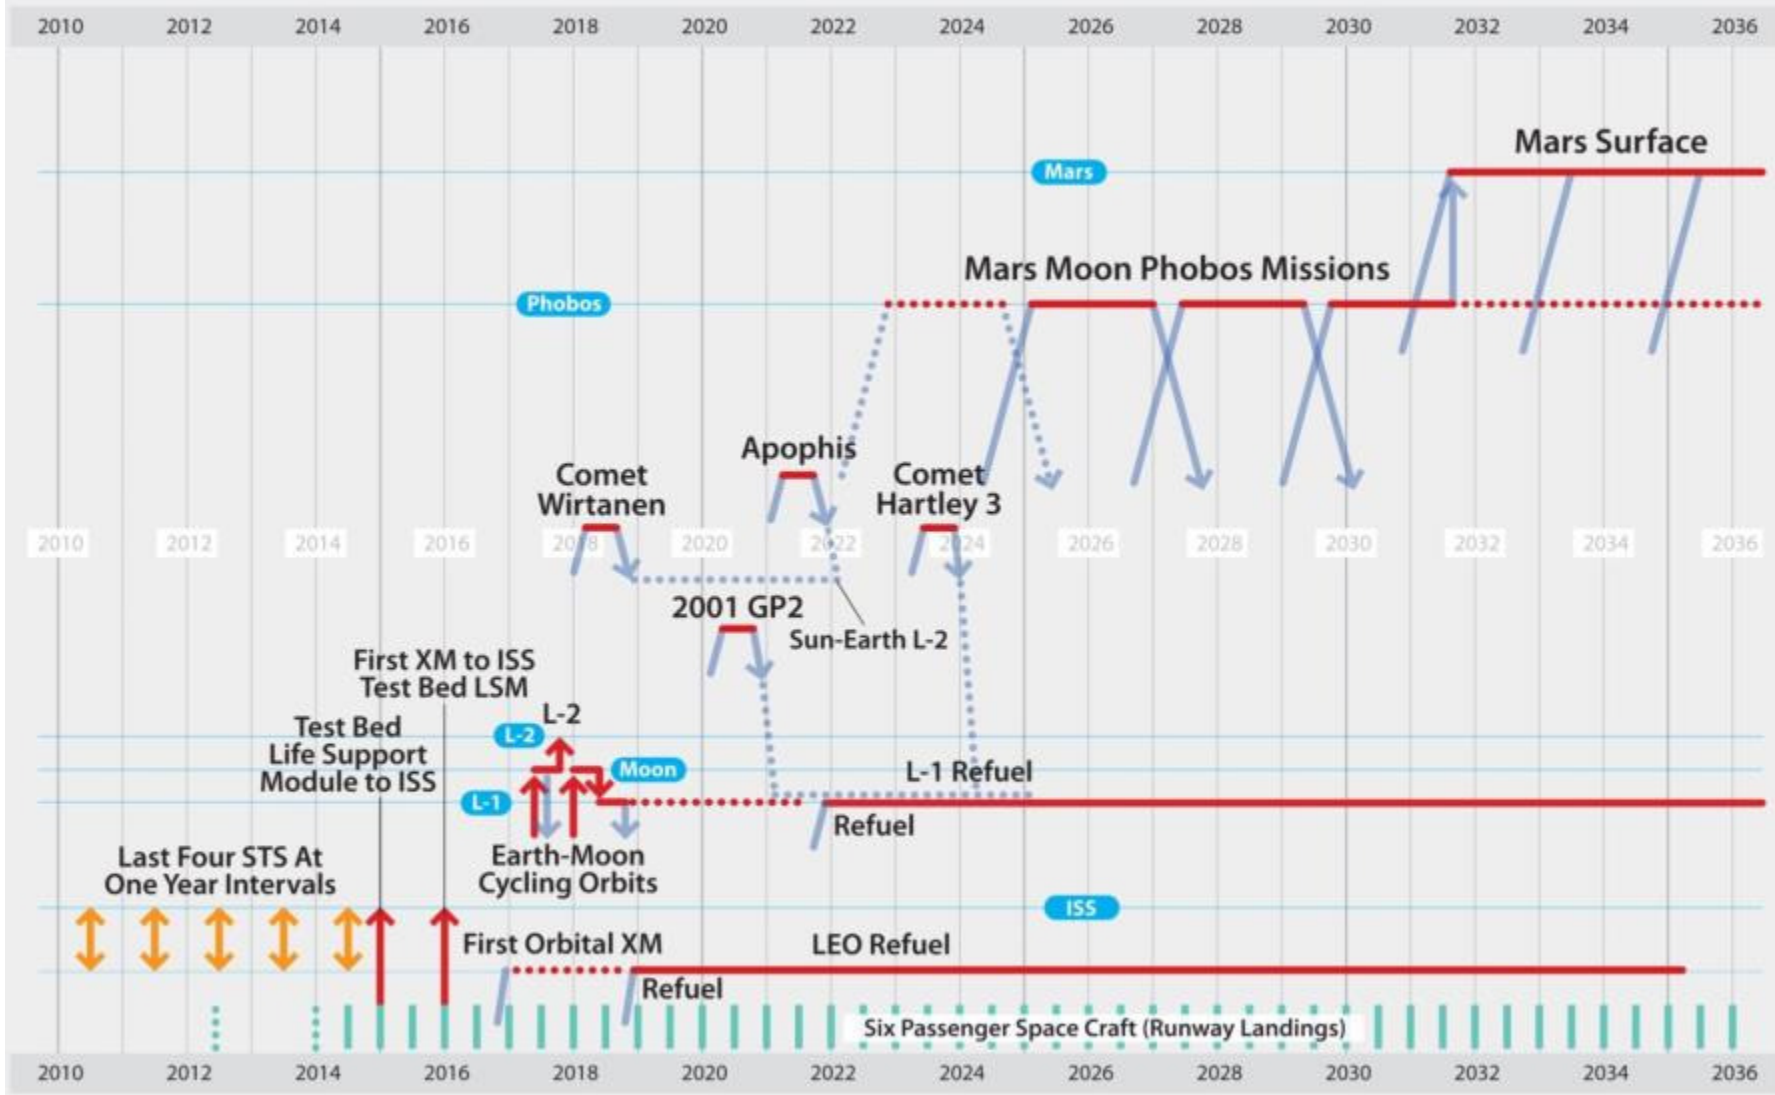

A Unified Space Vision

Buzz Aldrin

October 8, 2013

1 VS. 2 Synodic Periods

Illustration by Blake Rogers from

Radial Distance Plot – 2 Synodic Period

Illustration by Blake Rogers from

Purdue Aldrin 2 Synodic Period Cycler (Aldrin Cycler Added)

Illustration by Blake Rogers from

Unified Space Vision (U.S.) Civil Space Missions 2009 Version

Chart Key: ■ Space Shuttle (STS) ■ Six Passenger Space Craft (Runway Landings) ■ Mission Arrival/Departure ■ Mission Duration ⋯ Unmanned Missions — Manned Missions

Unified Space Vision (U.S.) Civil Space Missions 2013 Revision