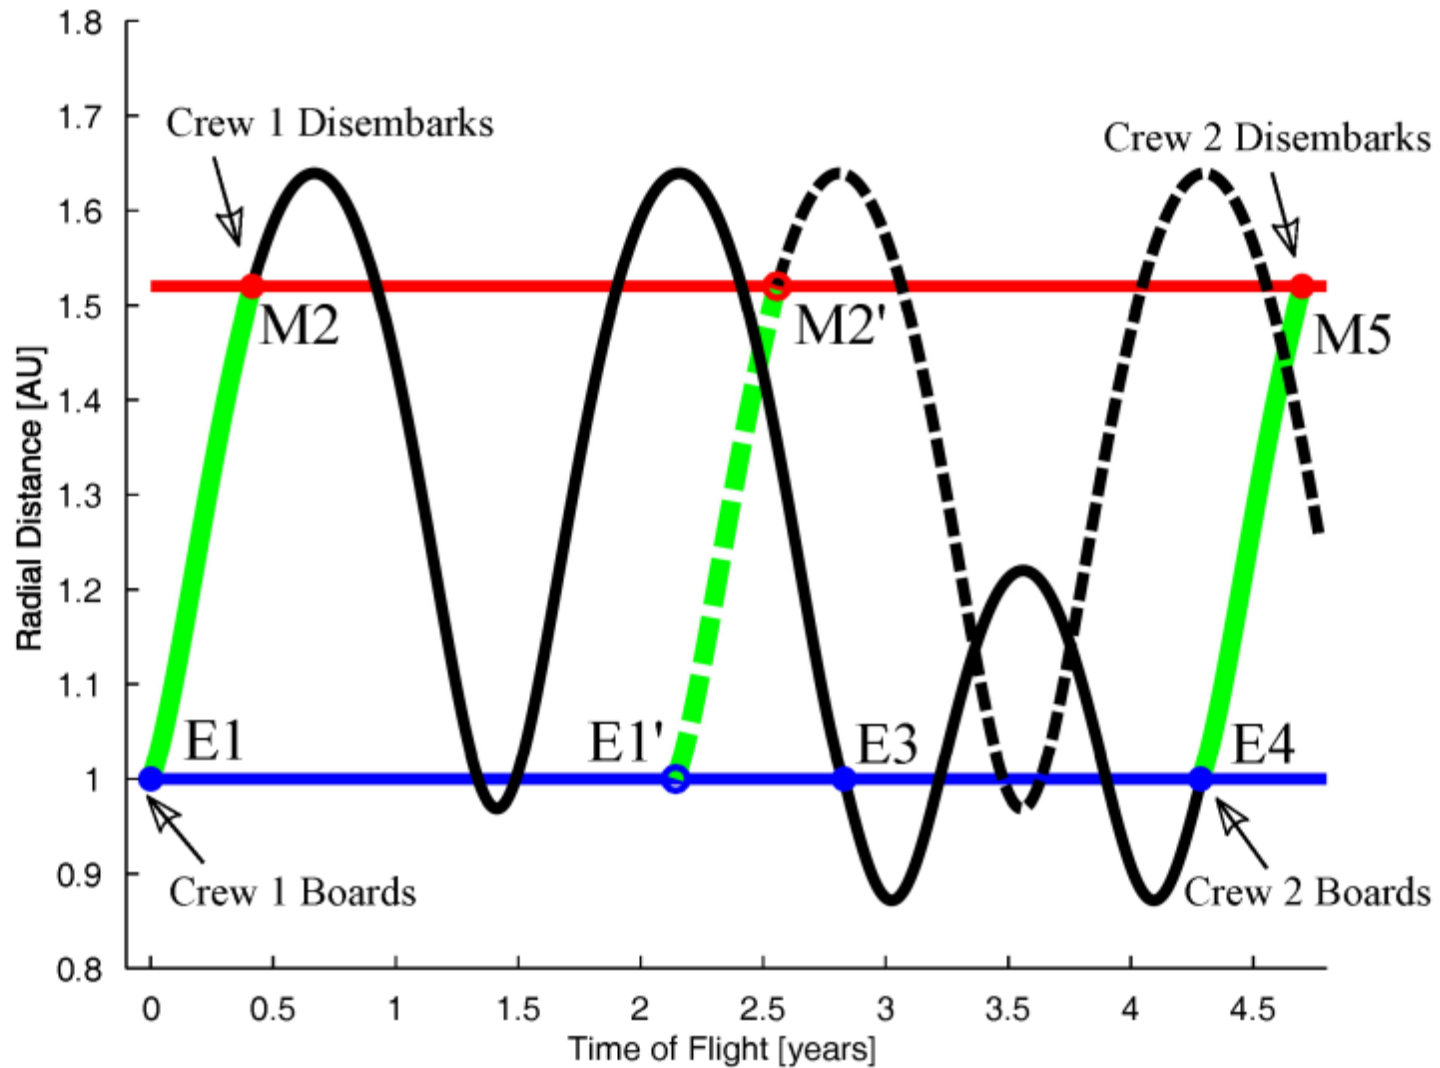

A Unified Space Vision

Buzz Aldrin

October 8, 2013

1 VS. 2 Synodic Periods

Illustration by Blake Rogers from

Radial Distance Plot – 2 Synodic Period

Illustration by Blake Rogers from

Purdue Aldrin 2 Synodic Period Cycler (Aldrin Cycler Added)

Illustration by Blake Rogers from

Unified Space Vision (U.S.) Civil Space Missions 2009 Version

Chart Key: ■ Space Shuttle (STS) ■ Six Passenger Space Craft (Runway Landings) ■ Mission Arrival/Departure ■ Mission Duration ⋯ Unmanned Missions — Manned Missions