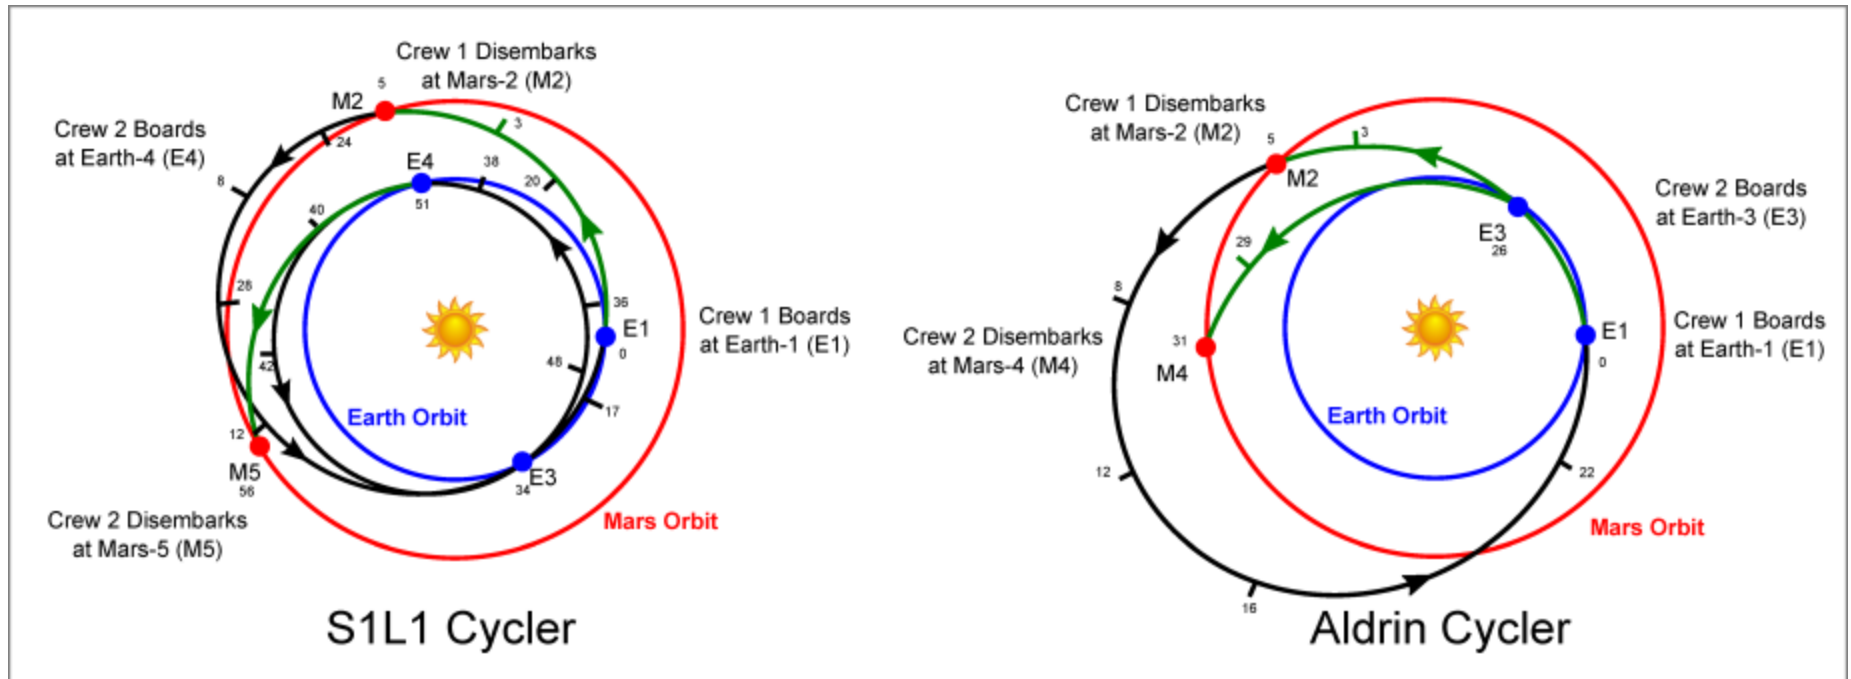

A Unified Space Vision

Buzz Aldrin

October 8, 2013

1 VS. 2 Synodic Periods

Illustration by Blake Rogers from

Radial Distance Plot – 2 Synodic Period

Illustration by Blake Rogers from

Purdue Aldrin 2 Synodic Period Cycler (Aldrin Cycler Added)

Illustration by Blake Rogers from

Unified Space Vision (U.S.) Civil Space Missions 2009 Version

Chart Key: ■ Space Shuttle (STS) ■ Six Passenger Space Craft (Runway Landings) ■ Mission Arrival/Departure ■ Mission Duration ⋯ Unmanned Missions — Manned Missions